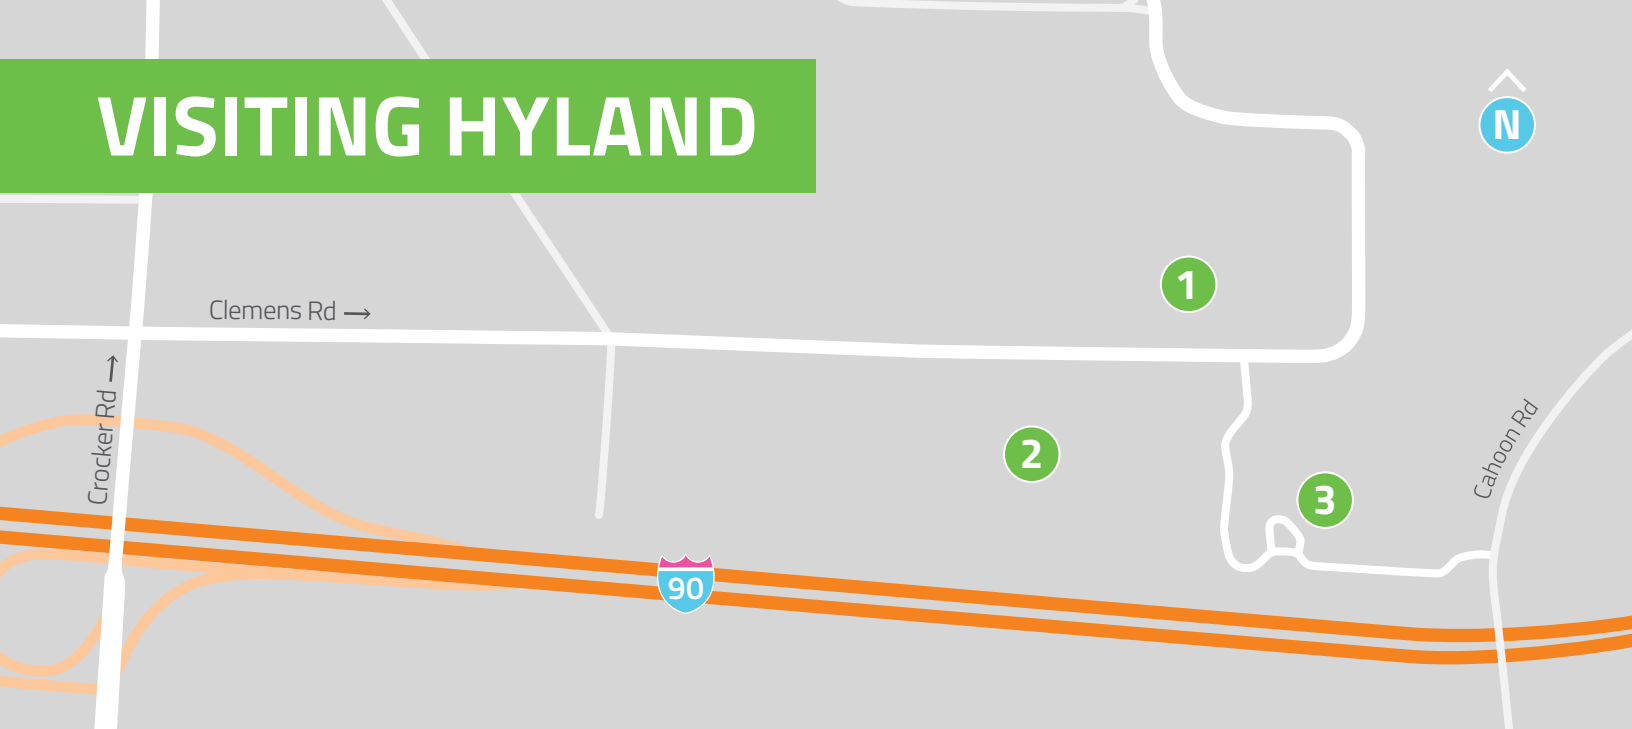

# VISITING HYLAND

**1** **Building 1**  
28500 Clemens Rd

**2** **Building 2**  
28501 Clemens Rd

**3** **Building 3**  
28105 Clemens Rd

## Directions from I-90 W

- ↗ Take exit 156 for Crocker Rd toward Bassett Rd
- ↗ Turn right onto Crocker Rd
- ↗ Turn right onto Clemens Rd

## Directions from I-90 E

- ↗ Take exit 156 for Crocker Rd toward Bassett Rd
- ↖ Turn left onto Crocker Rd
- ↗ Turn right onto Clemens Rd

## Directions from I-480 W

- ↗ Take exit 3 for Stearns Rd
- ↗ Turn right onto Stearns Rd
- ↑ Continue onto Crocker Rd
- ↗ Turn right onto Clemens Rd