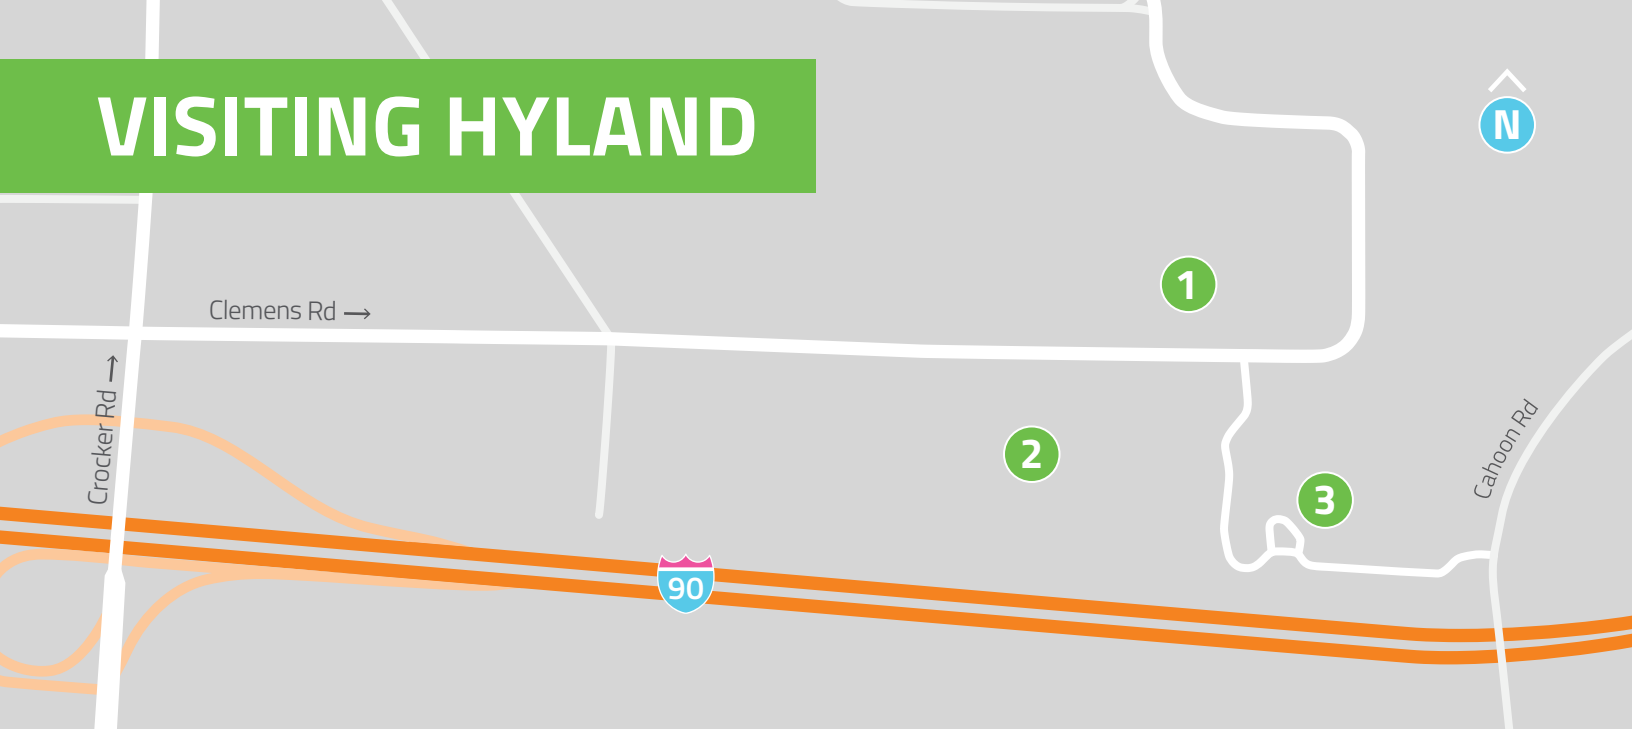

VISITING HYLAND

1 **Building 1**
28500 Clemens Rd

2 **Building 2**
28501 Clemens Rd

3 **Building 3**
28105 Clemens Rd

Directions from I-90 W

- ↗ Take exit 156 for Crocker Rd toward Bassett Rd
- ↗ Turn right onto Crocker Rd
- ↗ Turn right onto Clemens Rd

Directions from I-90 E

- ↖ Take exit 156 for Crocker Rd toward Bassett Rd
- ↖ Turn left onto Crocker Rd
- ↗ Turn right onto Clemens Rd

Directions from I-480 W

- ↖ Take exit 3 for Stearns Rd
- ↗ Turn right onto Stearns Rd
- ↑ Continue onto Crocker Rd
- ↗ Turn right onto Clemens Rd